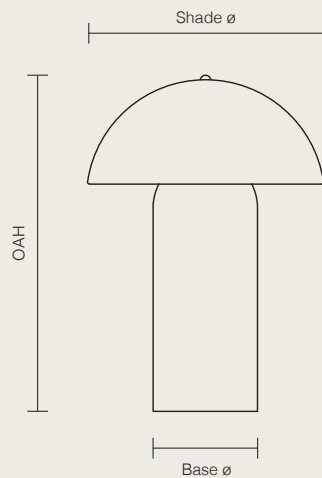

Tera Lamp Lime Plaster shown in Beige
Size L

Description

The Tera Lamp is Ceramicah's signature table lamp, known for its classic silhouette, thoughtful proportions and earthy finishes. Once the ceramic pieces are fired, Lime Plaster is hand applied in two coats, sanded smooth and sealed with a matte wax sealer. This results in a beautiful, smooth and organic finish.

Materials

Each Tera Lamp is made of a wheel thrown ceramic base, ceramic shade and solid brass hardware.

Colors

Lamping

Bulbs - (x3) [G8 Bi-pin, 2700K, 2.5W](#) (750 Lumens total), Included with each lamp
Voltage - 120V (220V available upon request)
Rotary dimming knob

Lead Time

8 - 10 weeks

Dimensions

Size	Base ø	Shade ø	Overall Height (OAH)	Weight
Mini	5in / 12.5cm	9in / 23cm	11in / 28cm	4lbs / 1.8kgs
M	5in / 12.5cm	11in / 28cm	14in / 35.5cm	6lbs / 2.8kgs
L	5.5in / 14cm	13in / 33cm	17.5in / 44.5cm	9lbs / 4kgs
XL	6in / 15cm	15in / 38cm	23in / 58.5cm	12lbs / 5.5kgs

Note - Every piece is hand made and therefore dimensions are approximate. Actual sizes may differ by +/- .5"