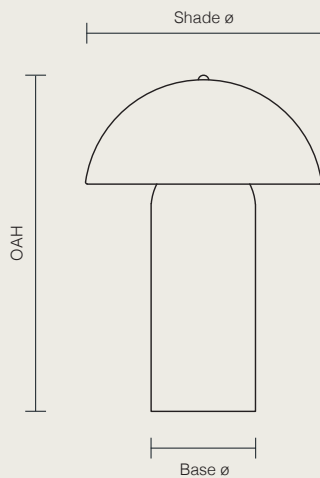

Tera Lamp Stripe shown in Black Velvet  
Size L

## Materials

Each Tera Lamp is made of a wheel thrown ceramic base, ceramic shade and solid brass hardware.

## Dimensions

Size	Base ø	Shade ø	Overall Height (OAH)	Weight
Mini	5in / 12.5cm	9in / 23cm	11in / 28cm	4lbs / 1.8kgs
M	5in / 12.5cm	11in / 28cm	14in / 35.5cm	6lbs / 2.8kgs
L	5.5in / 14cm	13in / 33cm	17.5in / 44.5cm	9lbs / 4kgs

Note - Every piece is hand made and therefore dimensions are approximate. Actual sizes may differ by +/- .5"