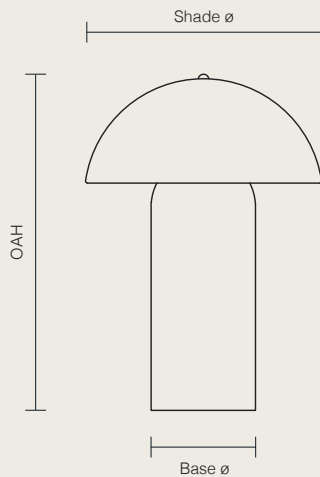

Tera Lamp Glazed shown in Toshiko
Size L

Description

The Tera Lamp is Ceramicah's signature table lamp, known for its classic silhouette, thoughtful proportions and earthy finishes. The Glazed Tera Lamp is coated in a smooth, even, matte glaze.

Materials

Each Tera Lamp is made of a wheel thrown ceramic base, ceramic shade and solid brass hardware.

Colors

Lamping

Bulbs - (x3) [G8 Bi-pin, 2700K, 2.5W](#) (750 Lumens total), Included with each lamp
Voltage - 120V (220V available upon request)
Rotary dimming knob

Lead Time

8 - 10 weeks

Dimensions

Size	Base ø	Shade ø	Overall Height (OAH)	Weight
Mini	5in / 12.5cm	9in / 23cm	11in / 28cm	4lbs / 1.8kgs
M	5in / 12.5cm	11in / 28cm	14in / 35.5cm	6lbs / 2.8kgs
L	5.5in / 14cm	13in / 33cm	17.5in / 44.5cm	9lbs / 4kgs
XL	6in / 15cm	15in / 38cm	23in / 58.5cm	12lbs / 5.5kgs

Note - Every piece is hand made and therefore dimensions are approximate. Actual sizes may differ by +/- .5"