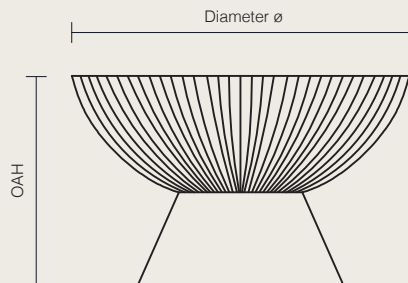

Dune Vessel 01 in Stone
Size L

Description

The Dune Collection draws inspiration from the ridges in a sand dune and features a ribbed texture that contours to the shape of the vessel. The interior is glazed with a transparent, watertight glaze.

Materials

Wheel thrown ceramic.

Colors

Lead Time

8 - 10 weeks

Dimensions

Size	Diameter ø	Overall Height (OAH)
M	10in / 25.5cm	6in / 15cm
L	12in / 30.5cm	7.5in / 19cm

Note - Every piece is hand made and therefore dimensions are approximate. Actual sizes may differ by +/- .5"