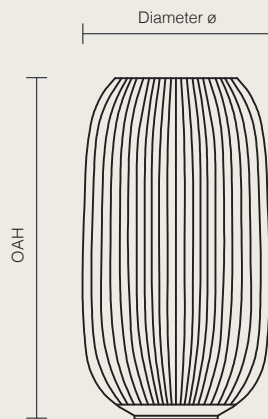

Dune Vessel 01 in Stone
Size L

Description

The Dune Collection draws inspiration from the ridges in a sand dune and features a ribbed texture that contours to the shape of the vessel. The interior is glazed with a transparent, watertight glaze.

Materials

Wheel thrown ceramic.

Colors

Stone Sand Lava

Lead Time

8 - 10 weeks

Dimensions

Size	Diameter ø	Overall Height (OAH)
L	6.5in / 16.5cm	10.5in / 26.5cm
XL	7in / 18cm	12.5in / 32cm

Note - Every piece is hand made and therefore dimensions are approximate. Actual sizes may differ by +/- .5"