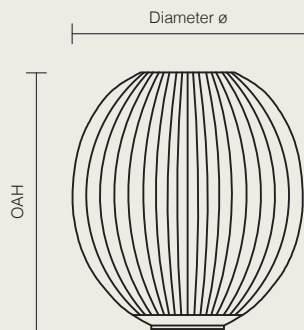

Dune Vessel 01 in Stone
Size L

Description

The Dune Collection draws inspiration from the ridges in a sand dune and features a ribbed texture that contours to the shape of the vessel. The interior is glazed with a transparent, watertight glaze.

Materials

Wheel thrown ceramic.

Colors

Lead Time

8 - 10 weeks

Dimensions

Size	Diameter ø	Overall Height (OAH)
M	8.5in / 21.5cm	9in / 23cm
L	10in / 25.5cm	10in / 25.5cm
XL	11in / 28cm	11.5in / 28cm

Note - Every piece is hand made and therefore dimensions are approximate. Actual sizes may differ by +/- .5"