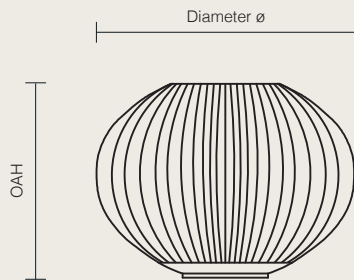

Dune Vessel 01 in Stone  
Size L

### Dimensions

Size	Diameter ø	Overall Height (OAH)
M	9.5in / 24cm	6in / 15.5cm
L	10.5in / 27cm	7in / 18cm
XL	12in / 30.5cm	8in / 20.5cm

Note - Every piece is hand made and therefore dimensions are approximate. Actual sizes may differ by +/- .5"