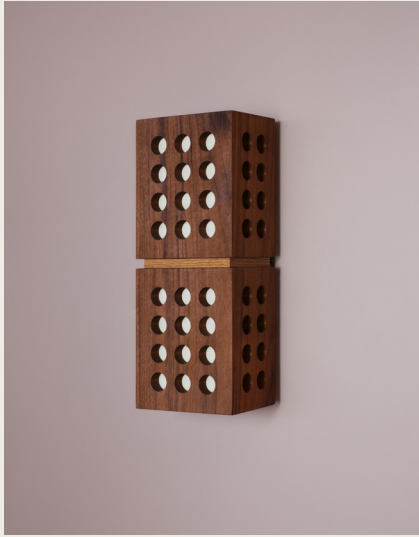

Cuadra Large Sconce in White Oak

Cuadra Large Sconce in Walnut

CUADRA SCONCE - LARGE

Description

Inspired by the monolithic geometry of the Mexico City Airport by Serrano Arquitectos, the Cuadra Collection is a study in light, shadow and form. Crafted from solid wood with brass fixtures, each piece filters light through a precise grid of perforations, casting a warm, textured glow that transforms any space.

Finishes

White Oak

Walnut

Materials

Solid Wood, Solid brass fittings, Paper shade, Cork bottom, 10ft/3m long cloth-wrapped cord

Lamping

Bulbs: Shade requires (x2) E12 bulbs, included with each lamp
Base requires (x1) E26 bulb, included with each lamp