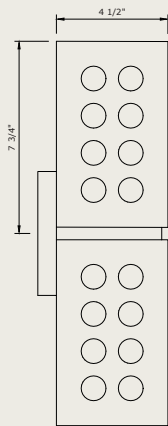

Cuadra Large Sconce in White Oak

Cuadra Large Sconce in Walnut

CUADRA SCONCE - LARGE

Description

Inspired by the monolithic geometry of the Mexico City Airport by Serrano Arquitectos, the Cuadra Collection is a study in light, shadow and form. Crafted from solid wood with brass fixtures, each piece filters light through a precise grid of perforations, casting a warm, textured glow that transforms any space.

Finishes

White Oak

Walnut

Materials

Solid Wood, Solid brass fittings, Paper shade, Cork bottom, 10ft/3m long cloth-wrapped cord

Lamping

Bulbs: Shade requires (x2) E12 bulbs, included with each lamp
Base requires (x1) E26 bulb, included with each lamp

Made to order in 6 - 8 weeks, please contact us if you have a specific project deadline.

Dimensions

	Overall
Imperial	6inW x 5.25inD x 15.5inH
Metric	153mmW x 134mmD x 394mmH