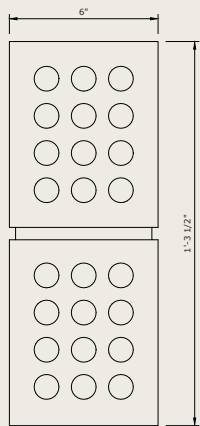

Cuadra Large Sconce in White Oak

Cuadra Large Sconce in Walnut

CUADRA SCONCE - LARGE

Description

Inspired by the monolithic geometry of the Mexico City Airport by Serrano Arquitectos, the Cuadra Collection is a study in light, shadow and form. Crafted from solid wood with brass fixtures, each piece filters light through a precise grid of perforations, casting a warm, textured glow that transforms any space.

Finishes

White Oak

Walnut

Materials

Solid Wood, Solid brass fittings, Paper shade, Cork bottom, 10ft/3m long cloth-wrapped cord

Lamping

Bulbs: Shade requires (x2) E12 bulbs, included with each lamp
Base requires (x1) E26 bulb, included with each lamp

Made to order in 6 - 8 weeks, please contact us if you have a specific project deadline.

Dimensions

	Overall
Imperial	6inW x 5.25inD x 15.5inH
Metric	153mmW x 134mmD x 394mmH