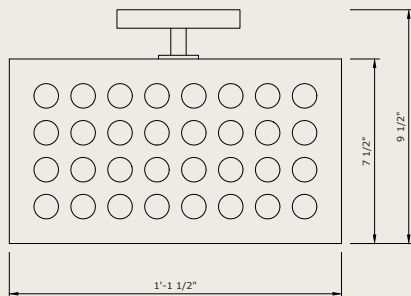

Made to order in 6 - 8 weeks, please contact us if you have a specific project deadline.

Dimensions

	Overall	Shade
Imperial	13.5inW x 13.5inD x 9.5inH	13.5inL x 13.5inW x 7.5inH
Metric	343mmW x 343mmD x 241mmH	343mmL x 343mmW x 191mmH