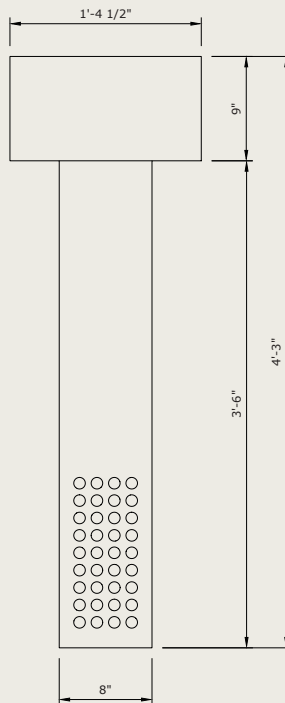

Cuadra Floor Lamp with paper shade in Walnut

CUADRA FLOOR LAMP, PAPER SHADE

Description

Inspired by the monolithic geometry of the Mexico City Airport by Serrano Arquitectos, the Cuadra Collection is a study in light, shadow and form. Crafted from solid wood with brass fixtures, each piece filters light through a precise grid of perforations, casting a warm, textured glow that transforms any space.

Finishes

Materials

Solid Wood, Solid brass fittings, Paper shade, Cork bottom, 10ft/3m long cloth-wrapped cord

Lamping

Bulbs: Shade requires (x2) E12 bulbs, included with each lamp
Base requires (x1) E26 bulb, included with each lamp

Made to order in 6 - 8 weeks, please contact us if you have a specific project deadline.

Dimensions

	Overall	Shade	Base
Imperial	16.5inW x 16.5inD x 51inH	16.5inL x 16.5inW x 9inH	8inW x 8inD x 42inH
Metric	419mmW x 419mmD x 1,295mmH	419mmL x 419mmW x 229mmH	203mmW x 203mmD x 1,067mmH