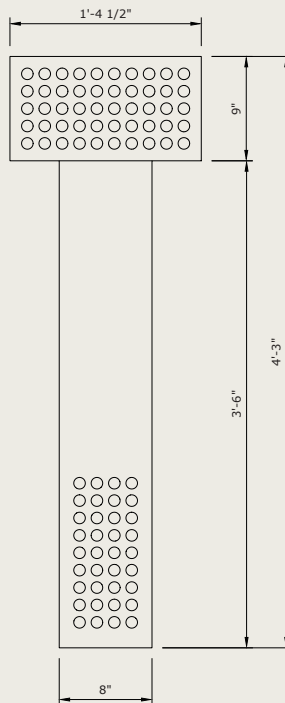

Cuadra Floor Lamp in Walnut

CUADRA FLOOR LAMP

Description

Inspired by the monolithic geometry of the Mexico City Airport by Serrano Arquitectos, the Cuadra Collection is a study in light, shadow and form. Crafted from solid wood with brass fixtures, each piece filters light through a precise grid of perforations, casting a warm, textured glow that transforms any space.

Finishes

White Oak

Walnut

Materials

Solid Wood, Solid brass fittings, Paper shade, Cork bottom, 10ft/3m long cloth-wrapped cord

Lamping

Bulbs: Shade requires (x2) E12 bulbs, included with each lamp
Base requires (x1) E26 bulb, included with each lamp

Made to order in 6 - 8 weeks, please contact us if you have a specific project deadline.

Dimensions

	Overall	Shade	Base
Imperial	16.5inW x 16.5inD x 51inH	16.5inL x 16.5inW x 9inH	8inW x 8inD x 42inH
Metric	419mmW x 419mmD x 1,295mmH	419mmL x 419mmW x 229mmH	203mmW x 203mmD x 1,067mmH