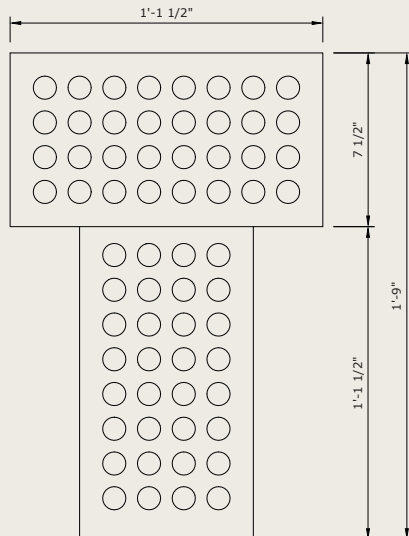

Cuadra Table Lamp in White Oak

CUADRA TABLE LAMP

Description

Inspired by the monolithic geometry of the Mexico City Airport by Serrano Arquitectos, the Cuadra Collection is a study in light, shadow and form. Crafted from solid wood with brass fixtures, each piece filters light through a precise grid of perforations, casting a warm, textured glow that transforms any space.

Finishes

White Oak

Walnut

Materials

Solid Wood, Solid brass fittings, Paper shade, Cork bottom, 10ft/3m long cloth-wrapped cord

Lamping

Bulbs: Shade requires (x2) E12 bulbs, included with each lamp
Base requires (x1) E26 bulb, included with each lamp

Made to order in 6 - 8 weeks, please contact us if you have a specific project deadline.

Dimensions

	Overall	Shade	Base
Imperial	13.5inW x 13.5inD x 21inH	13.5inL x 13.5inW x 7.5inH	7.5inW x 7.5inD x 13.5inH
Metric	343mmW x 343mm D x 533mm H	343mmL x 343mmW x 191mm H	191mmW x 191mmD x 343mm H