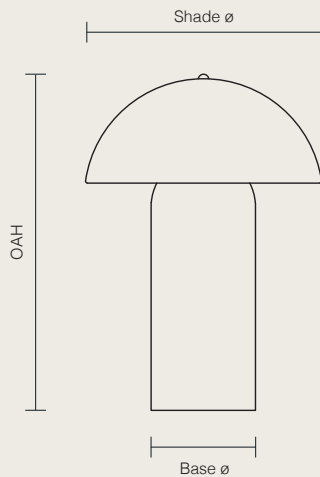

Tera Lamp Stripe shown in Stripe with Black Shade  
Size L

### Materials

Each Tera Lamp is made of a wheel thrown ceramic base, ceramic shade and solid brass hardware.

### Dimensions

| Size | Base ø       | Shade ø     | Overall Height (OAH) | Weight         |
|------|--------------|-------------|----------------------|----------------|
| Mini | 5in / 12.5cm | 9in / 23cm  | 11in / 28cm          | 4lbs / 1.8kgs  |
| M    | 5in / 12.5cm | 11in / 28cm | 14in / 35.5cm        | 6lbs / 2.8kgs  |
| L    | 5.5in / 14cm | 13in / 33cm | 17.5in / 44.5cm      | 9lbs / 4kgs    |
| XL   | 6in / 15cm   | 15in / 38cm | 23in / 58.5cm        | 12lbs / 5.5kgs |

Note - Every piece is hand made and therefore dimensions are approximate. Actual sizes may differ by +/- .5"