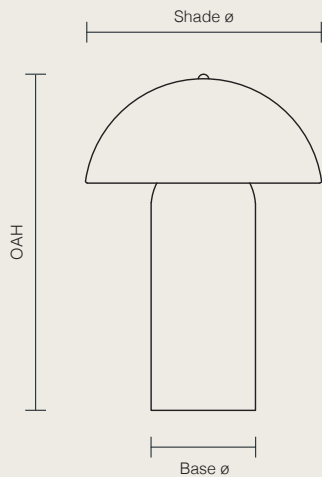

Tera Lamp Stripe shown in Shino
Size XL

Description

The Tera Lamp is Ceramicah's signature table lamp, known for its classic silhouette, thoughtful proportions and earthy finishes. The Shino collection features an exclusive glaze that varies in color from deep red with speckles to a beautiful rust gradient.

Materials

Each Tera Lamp is made of a wheel thrown ceramic base, ceramic shade and solid brass hardware.

Colors

Shino

Lamping

Bulbs - (x3) [G8 Bi-pin, 2700K, 2.5W](#) (750 Lumens total), Included with each lamp
Voltage - 120V (220V available upon request)
Rotary dimming knob

Lead Time

8 - 10 weeks

Dimensions

Size	Base ø	Shade ø	Overall Height (OAH)	Weight
Mini	5in / 12.5cm	9in / 23cm	11in / 28cm	4lbs / 1.8kgs
M	5in / 12.5cm	11in / 28cm	14in / 35.5cm	6lbs / 2.8kgs
L	5.5in / 14cm	13in / 33cm	17.5in / 44.5cm	9lbs / 4kgs
XL	6in / 15cm	15in / 38cm	23in / 58.5cm	12lbs / 5.5kgs

Note - Every piece is hand made and therefore dimensions are approximate. Actual sizes may differ by +/- .5"