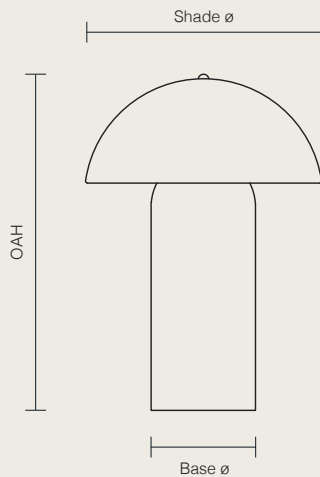

Tera Lamp Lime Plaster shown in Beige
Size L

Description

The Tera Lamp is Ceramicah's signature table lamp, known for its classic silhouette, thoughtful proportions and earthy finishes. Once the ceramic pieces are fired, Lime Plaster is hand applied in two coats, sanded smooth and sealed with a matte wax sealer. This results in a beautiful, smooth and organic finish.

Materials

Each Tera Lamp is made of a wheel thrown ceramic base, ceramic shade and solid brass hardware.

Colors

Lamping

Bulbs - (x3) [G8 Bi-pin, 2700K, 2.5W](#) (750 Lumens total), Included with each lamp
Voltage - 120V (220V available upon request)
Rotary dimming knob

Lead Time

8 - 10 weeks

Dimensions

Size	Base ø	Shade ø	Overall Height (OAH)	Weight
Mini	5in / 12.5cm	9in / 23cm	11in / 28cm	4lbs / 1.8kgs
M	5in / 12.5cm	11in / 28cm	14in / 35.5cm	6lbs / 2.8kgs
L	5.5in / 14cm	13in / 33cm	17.5in / 44.5cm	9lbs / 4kgs
XL	6in / 15cm	15in / 38cm	23in / 58.5cm	12lbs / 5.5kgs

Note - Every piece is hand made and therefore dimensions are approximate. Actual sizes may differ by +/- .5"